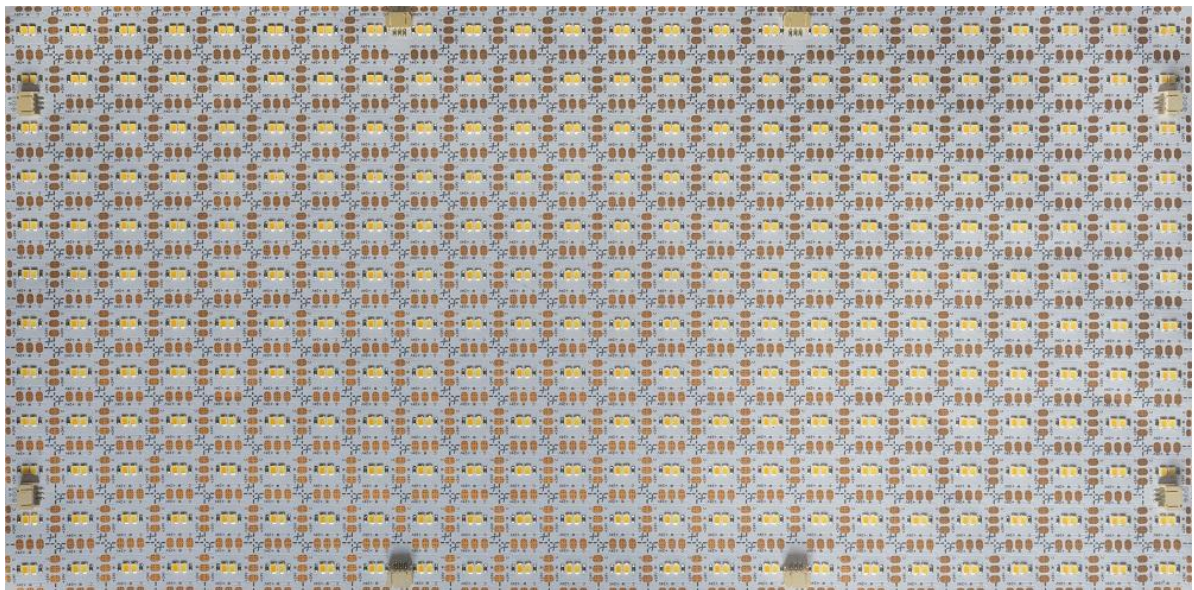

Frame The Space
<https://www.ftsled.fr/>
contact@ftsled.fr

BICOLOR LED Sheet

Bicolor 2700-6500k test report

All data were measured on the 11/02/2021
With a Sekonic C-800

I. Illuminance
II. Colorimetry

Page 2
Page 3

I. Illuminance

Distance meters	0,3	0,5	1	1,5	2
Lux @ 2700k	13000	6000	1800	860	500
Lux @ 6500k	13500	7200	2000	980	560

II. Colorimetry

CCT	CRI Ra	CRI R9	CCT	CRI Ra	CRI R9
2792k	97.4	97.4	6549k	96.2	90.2
TLCI	TM-30-18 Rf	TM-30-18 Rg	TLCI	TM-30-18 Rf	TM-30-18 Rg
98	94	101	96	91	99