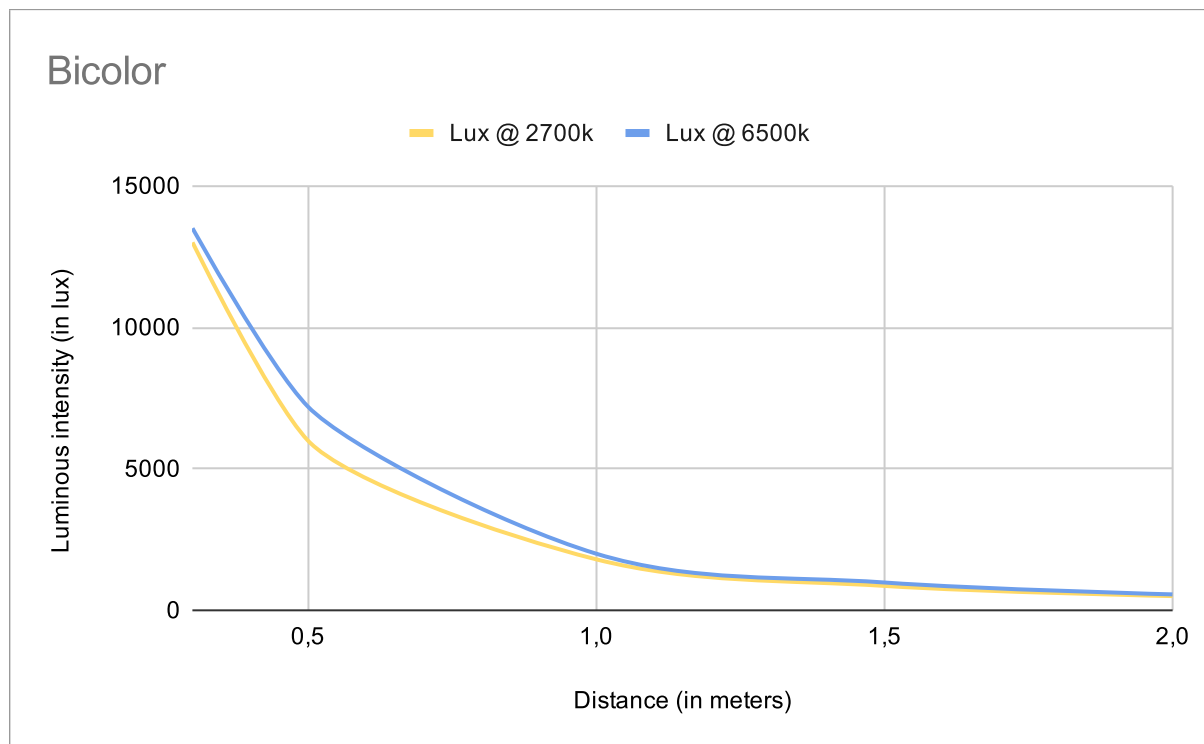

Frame The Space
<https://www.ftsled.fr/>
contact@ftsled.fr

BICOLOR LED Sheet

Bicolor 2700-6500k test report

All data were measured on the 11/02/2021
With a Sekonic C-800

I. Illuminance
II. Colorimetry

Page 2
Page 3

I. Illuminance

Distance meters	0,3	0,5	1	1,5	2
Lux @ 2700k	13000	6000	1800	860	500
Lux @ 6500k	13500	7200	2000	980	560

II. Colorimetry

CCT	CRI Ra	CRI R9	CCT	CRI Ra	CRI R9
2792k	97.4	97.4	6549k	96.2	90.2
TLCI	TM-30-18 Rf	TM-30-18 Rg	TLCI	TM-30-18 Rf	TM-30-18 Rg
98	94	101	96	91	99

Power (sheet) 60W

Power (sheet) 60W