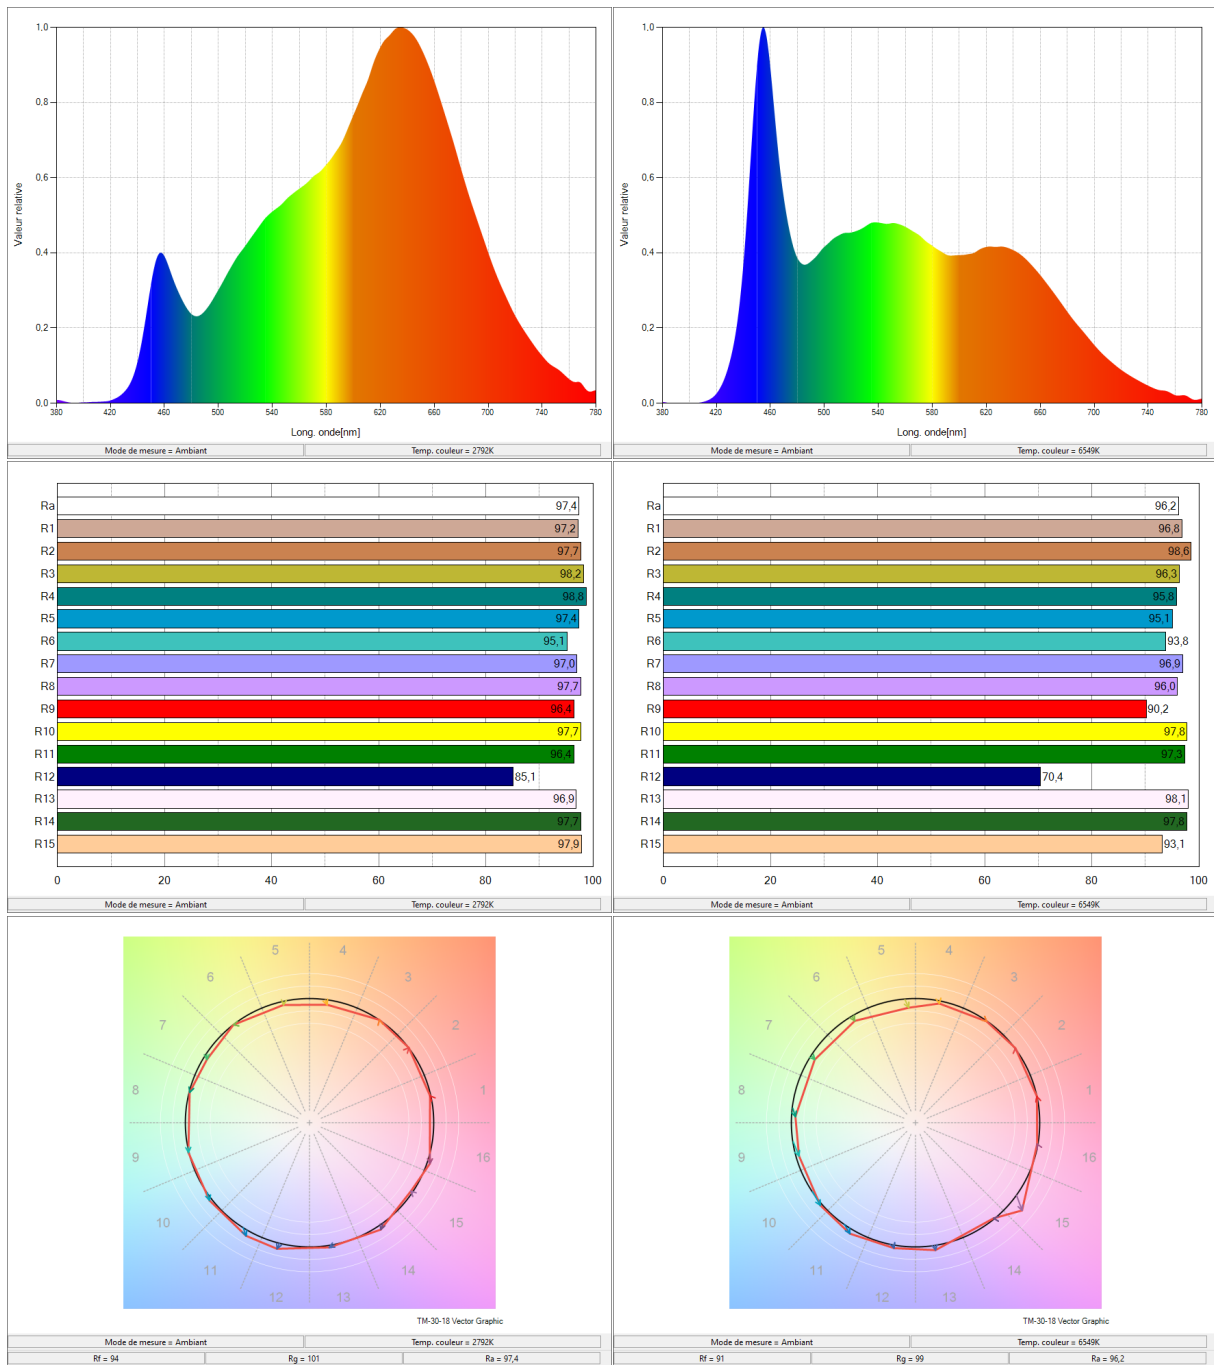

Frame The Space
<https://www.ftsled.fr/>
contact@ftsled.fr

BICOLOR LED Sheet

Bicolor 2700-6500k test report

All data were measured on the 11/02/2021
With a Sekonic C-800

I. Illuminance
II. Colorimetry

Page 2
Page 3

I. Illuminance

Distance meters	0,3	0,5	1	1,5	2
Lux @ 2700k	13000	6000	1800	860	500
Lux @ 6500k	13500	7200	2000	980	560

II. Colorimetry

CCT	CRI Ra	CRI R9	CCT	CRI Ra	CRI R9
2792k	97.4	97.4	6549k	96.2	90.2
TLCI	TM-30-18 Rf	TM-30-18 Rg	TLCI	TM-30-18 Rf	TM-30-18 Rg
98	94	101	96	91	99

Power (sheet) 60W

Power (sheet) 60W