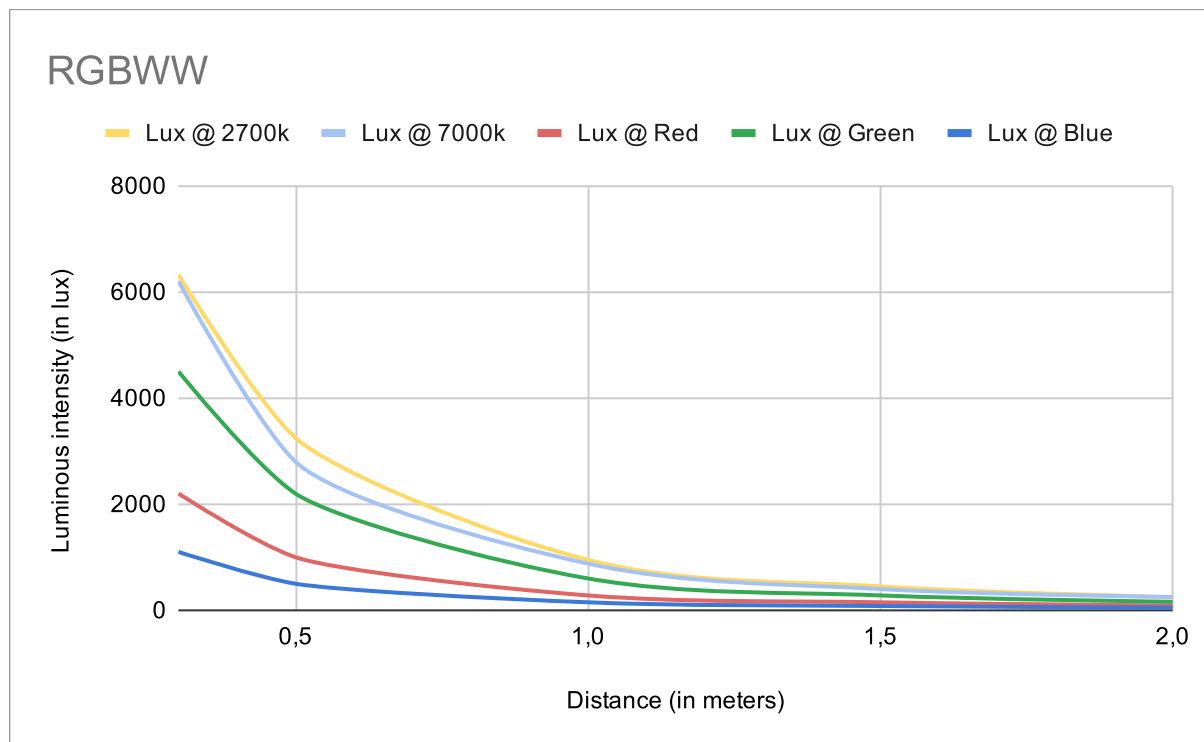

RGBWW LED Sheet

RGB + Bicolor 2700-7000k test report

All data were measured on the 11/02/2021
With a Sekonic C-800

I. Illuminance	Page 2
II. Colorimetry	Page 3
III. XY coordinates	Page 4

I. Illuminance

Distance meters	0,3	0,5	1	1,5	2
Lux @ 2700k	6320	3250	950	450	250
Lux @ 7000k	6200	2800	880	400	250
Lux @ Red	2200	1000	280	150	90
Lux @ Green	4500	2200	600	280	160
Lux @ Blue	1100	500	150	80	50

II. Colorimetry

CCT	CRI Ra	CRI R9	CCT	CRI Ra	CRI R9
2770k	97.8	93.7	7087k	96.4	80.7
TLCI	TM-30-18 Rf	TM-30-18 Rg	TLCI	TM-30-18 Rf	TM-30-18 Rg
96	94	103	98	92	100

III. XY coordinates

	2700k	7000k	RED	GREEN	BLUE
CIE1931 x	0.4499	0.3052	0.6878	0.1486	0.1362
CIE1931 y	0.4013	0.3160	0.3027	0.7231	0.0591

Power (sheet)	30W	30W	22W	22W	24W
---------------	-----	-----	-----	-----	-----