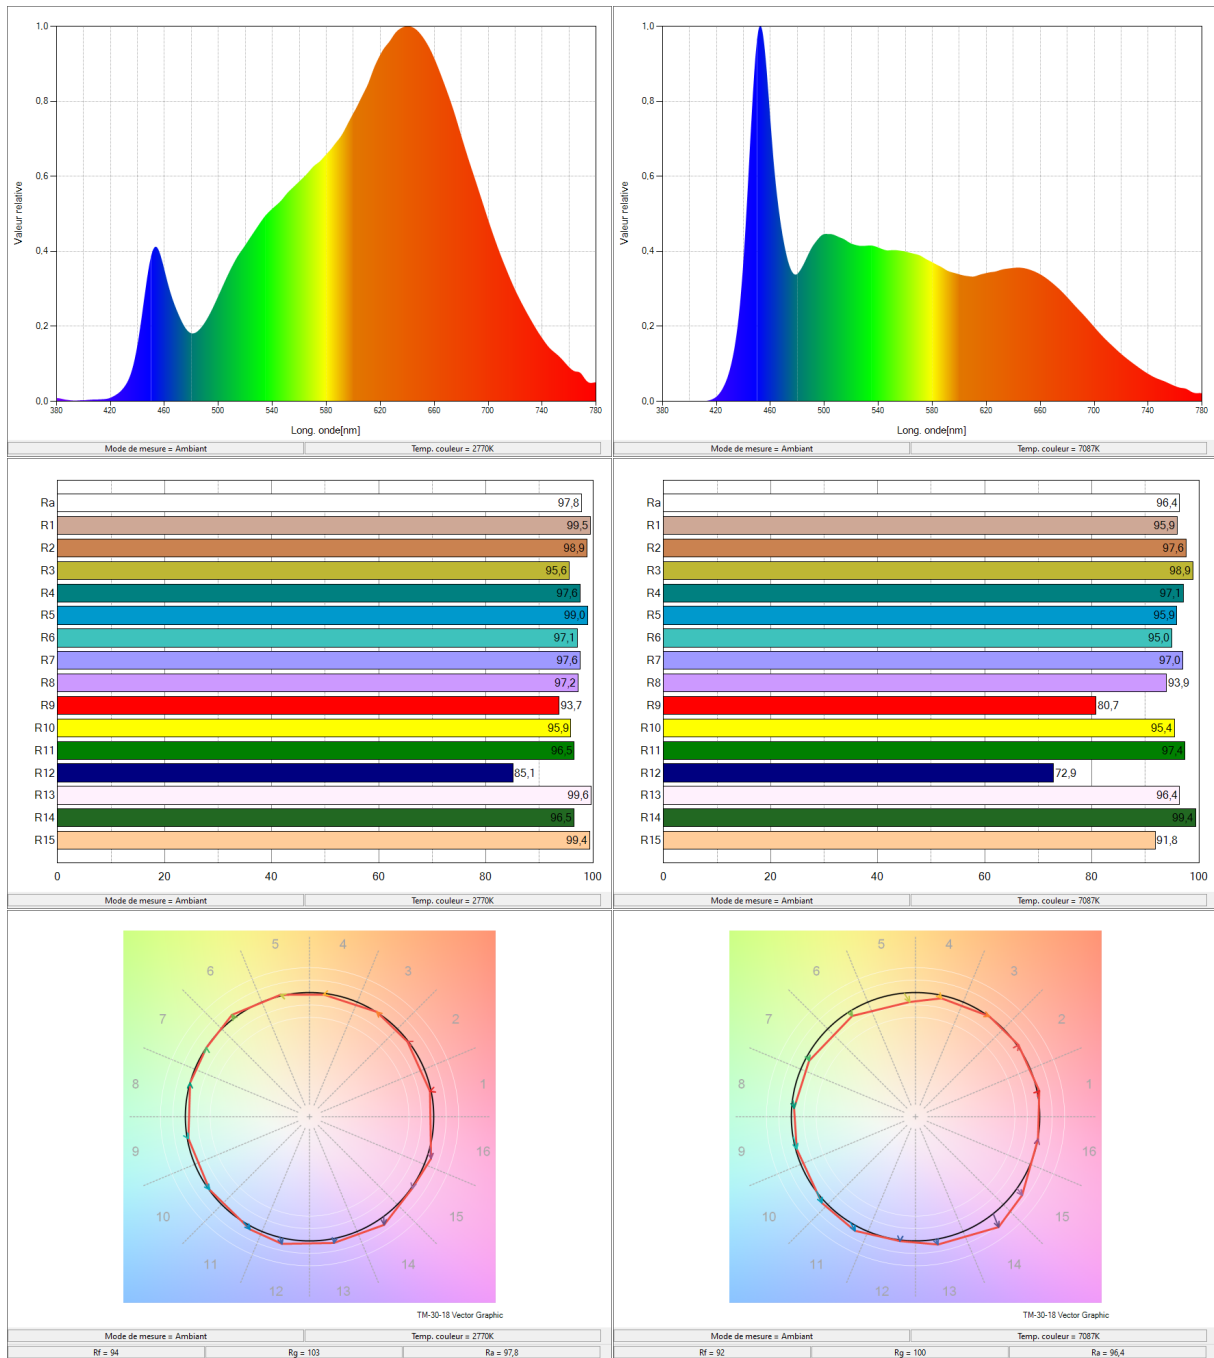

RGBWW LED Sheet

RGB + Bicolor 2700-7000k test report

All data were measured on the 11/02/2021
With a Sekonic C-800

I. Illuminance	Page 2
II. Colorimetry	Page 3
III. XY coordinates	Page 4

I. Illuminance

Distance meters	0,3	0,5	1	1,5	2
Lux @ 2700k	6320	3250	950	450	250
Lux @ 7000k	6200	2800	880	400	250
Lux @ Red	2200	1000	280	150	90
Lux @ Green	4500	2200	600	280	160
Lux @ Blue	1100	500	150	80	50

II. Colorimetry

CCT	CRI Ra	CRI R9	CCT	CRI Ra	CRI R9
2770k	97.8	93.7	7087k	96.4	80.7
TLCI	TM-30-18 Rf	TM-30-18 Rg	TLCI	TM-30-18 Rf	TM-30-18 Rg
96	94	103	98	92	100

III. XY coordinates

	2700k	7000k	RED	GREEN	BLUE
CIE1931 x	0.4499	0.3052	0.6878	0.1486	0.1362
CIE1931 y	0.4013	0.3160	0.3027	0.7231	0.0591

Power (sheet)	30W	30W	22W	22W	24W
---------------	-----	-----	-----	-----	-----