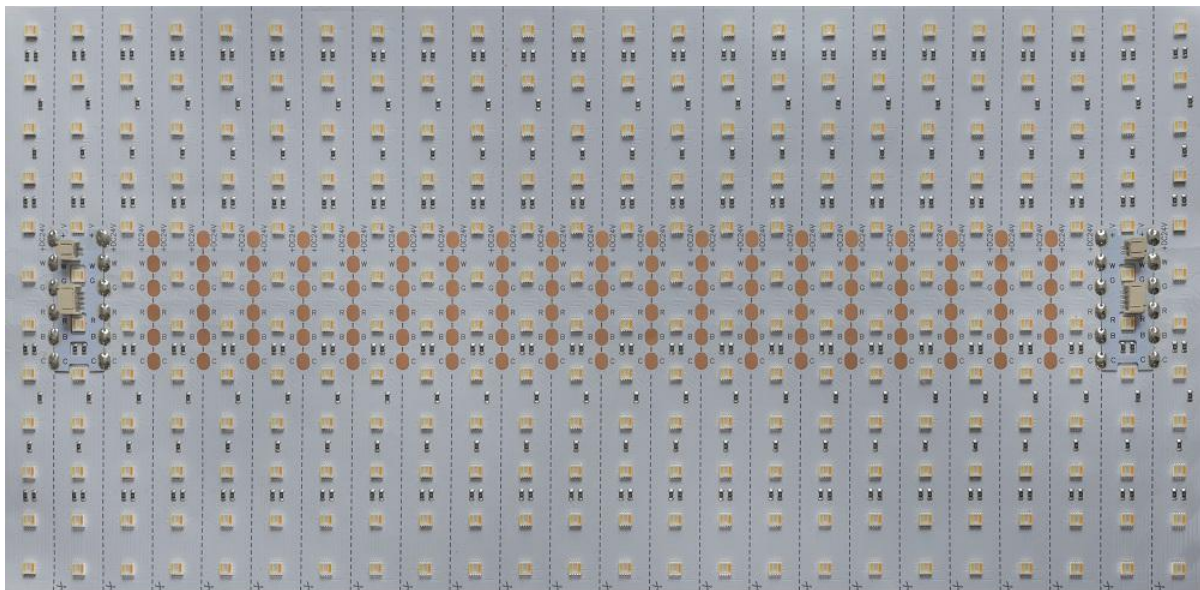

RGBWW LED Sheet

RGB + Bicolor 2700-7000k test report

All data were measured on the 11/02/2021
With a Sekonic C-800

I. Illuminance	Page 2
II. Colorimetry	Page 3
III. XY coordinates	Page 4

I. Illuminance

Distance meters	0,3	0,5	1	1,5	2
Lux @ 2700k	6320	3250	950	450	250
Lux @ 7000k	6200	2800	880	400	250
Lux @ Red	2200	1000	280	150	90
Lux @ Green	4500	2200	600	280	160
Lux @ Blue	1100	500	150	80	50

II. Colorimetry

CCT	CRI Ra	CRI R9	CCT	CRI Ra	CRI R9
2770k	97.8	93.7	7087k	96.4	80.7
TLCI	TM-30-18 Rf	TM-30-18 Rg	TLCI	TM-30-18 Rf	TM-30-18 Rg
96	94	103	98	92	100

III. XY coordinates

	2700k	7000k	RED	GREEN	BLUE
CIE1931 x	0.4499	0.3052	0.6878	0.1486	0.1362
CIE1931 y	0.4013	0.3160	0.3027	0.7231	0.0591